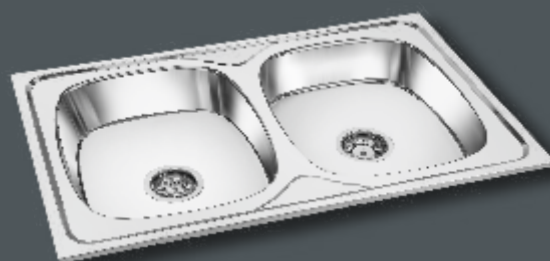

Product Name	Size	M.R.P. (₹)	Std. Pkg. (Pcs.)
Silk Double Bowl Kitchen Sink	37x18x9	6780	1
Silk Double Bowl Kitchen Sink	45x20x10	7970	1