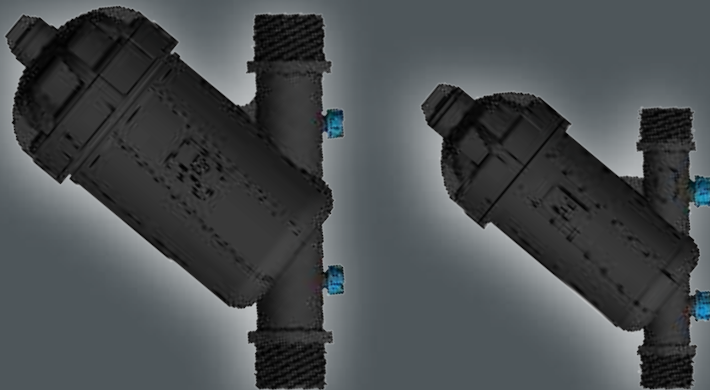

TANK FILTER

Use for domestic home water **Tank Cleaning**

Product Name	M.R.P.(₹)	Std. Pkg. (Pcs.)	Box Pkg. (Pcs.)
Y Screen Filter 3/4" (20 mm)	670	6	24
Y Screen Filter 1" (25 mm)	670	6	24
Y Screen Filter 1-1/4" (32 mm)	2050	6	24
Y Screen Filter 1-1/2" (40 mm)	2050	6	24

HSN codes: Cistern Tank- 39229000, Toilet Seat Cover- 39222000, Connection Hose- 39172990, PTMT Taps- 39174000, PTMT Shower & PTMT Ball Cock- 39173990, Overhead Shower- 39221000, Health Faucet- 39249010

*Terms & Conditions -

- The company reserves the right to revise the specification of the products & prices without any prior notice.
- All disputes are subject to Gwalior jurisdiction only.