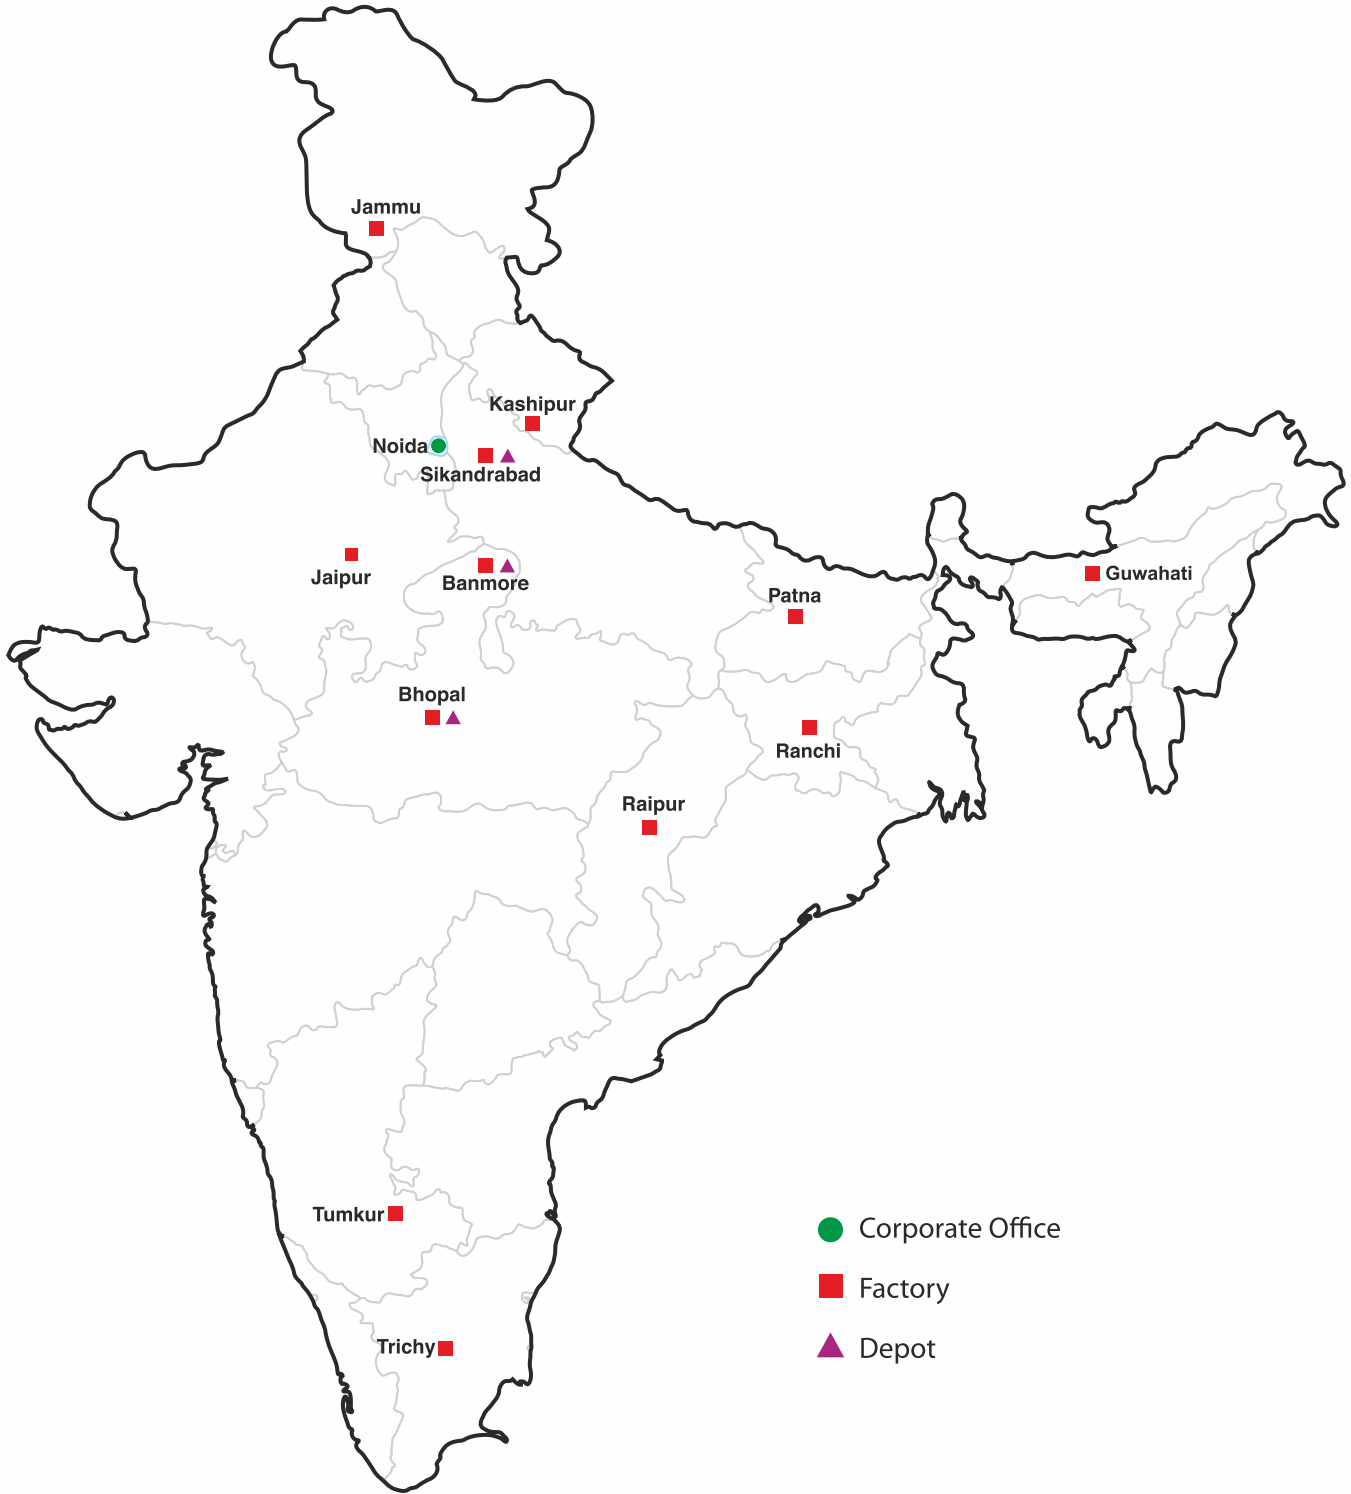

Nov'24

Corp. Off.: 12th Floor, Sovereign Corporate Towers, Plot No. A-143, Sector 136, Noida 201304, Uttar Pradesh, India | E-mail: info@vectus.in | Toll Free No.: **1800-202-6666** | WhatsApp No.: **88000 97939**

Website: www.vectus.in | Follow us on: **@Vectus Tanks**