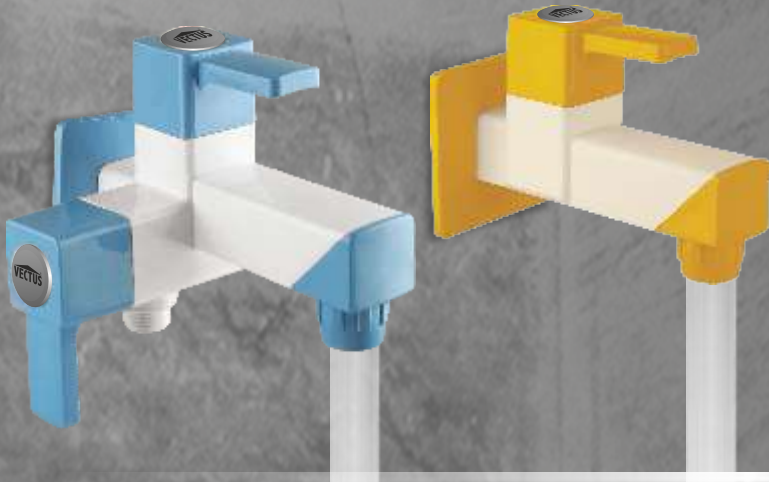

PTMT TAPS CHIC DUAL SERIES

36
MONTHS
WARRANTY

- ★ Rust free
- ★ Elegant appearance
- ★ Quarter turn fitting
- ★ Durable against hard water
- ★ Safe against theft
- ★ Suitable for cold and hot water up to 75° C

AVAILABLE COLOURS:

- White Body with Blue Handle & Flange
- Ivory Body with Yellow Handle & Flange

M.R.P. - ₹ 380/-
Std. Pkg. - 12 Pcs.
Box Pkg. - 144 Pcs.

M.R.P. - ₹ 468/-
Std. Pkg. - 12 Pcs.
Box Pkg. - 144 Pcs.

M.R.P. - ₹ 504/-
Std. Pkg. - 12 Pcs.
Box Pkg. - 144 Pcs.

M.R.P. - ₹ 560/-
Std. Pkg. - 12 Pcs.
Box Pkg. - 144 Pcs.

M.R.P. - ₹ 638/-
Std. Pkg. - 12 Pcs.
Box Pkg. - 144 Pcs.

M.R.P. - ₹ 820/-
Std. Pkg. - 12 Pcs.
Box Pkg. - 96 Pcs.